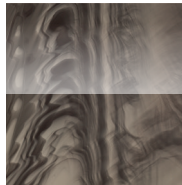

SPA Color Selector

Whatever your vision for your home, genuine Lucite® SPA surfaces allow you to realize it in deep, breathtaking color. And Lucite® acrylic has color that runs true to the core of the material itself – no paints, stains or dyes – so it’s as rich and lustrous years from now as it is today.

Serenity™ series

Midnight Canyon
SS6807

Tuscan Sun
SS6808

Storm Clouds
SS6818

Smoky Mountains
SS6819

Metallix™ series

Glacier Mountain
MT8110

Winter Solstice
MT8027