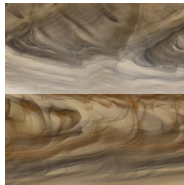

SPA Color Selector

Whatever your vision for your home, genuine Lucite® SPA surfaces allow you to realize it in deep, breathtaking color. And Lucite® acrylic has color that runs true to the core of the material itself – no paints, stains or dyes – so it’s as rich and lustrous years from now as it is today.

Serenity™ series

Midnight Canyon
SS6807

Tuscan Sun
SS6808

Storm Clouds
SS6818

Smoky Mountains
SS6819

Metallix™ series

Glacier Mountain
MT8110

Winter Solstice
MT8027