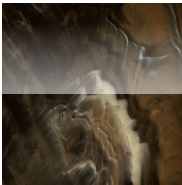

SPA Color Selector

Whatever your vision for your home, genuine Lucite® SPA surfaces allow you to realize it in deep, breathtaking color. And Lucite® acrylic has color that runs true to the core of the material itself – no paints, stains or dyes – so it’s as rich and lustrous years from now as it is today.

Serenity™ series

Midnight Canyon
SS6807

Tuscan Sun
SS6808

Storm Clouds
SS6818

Smoky Mountains
SS6819

Metallix™ series

Glacier Mountain
MT8110

Winter Solstice
MT8027